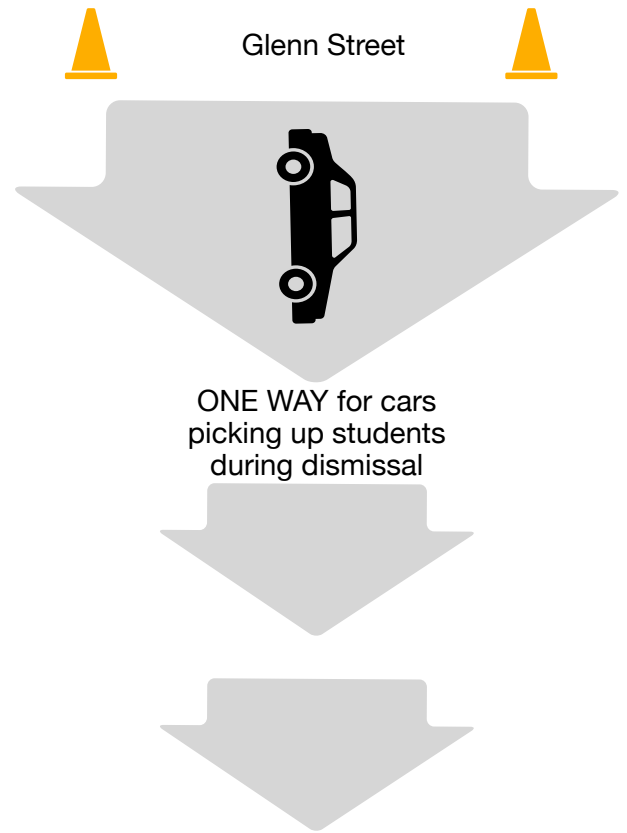

Ann Street is open to traffic with a crossing guard during dismissal

Pull up to the cones and ask the staff member for your car riding students. You must be on the authorization to pick up form.

The Crossing guard at Amity St. will direct you either straight on 12th Ave. or right on Amity St.

12th Ave. is closed to traffic during dismissal

Student walkers will exit towards Ann Street.