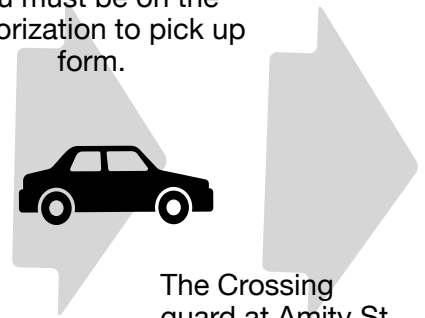

Ann Street is open to traffic with a crossing guard during dismissal

Pull up to the cones and ask the staff member for your car riding students. You must be on the authorization to pick up form.

The Crossing guard at Amity St. will direct you either straight on 12th Ave. or right on Amity St.

12th Ave. is closed to traffic during dismissal

Student walkers will exit towards Ann Street.