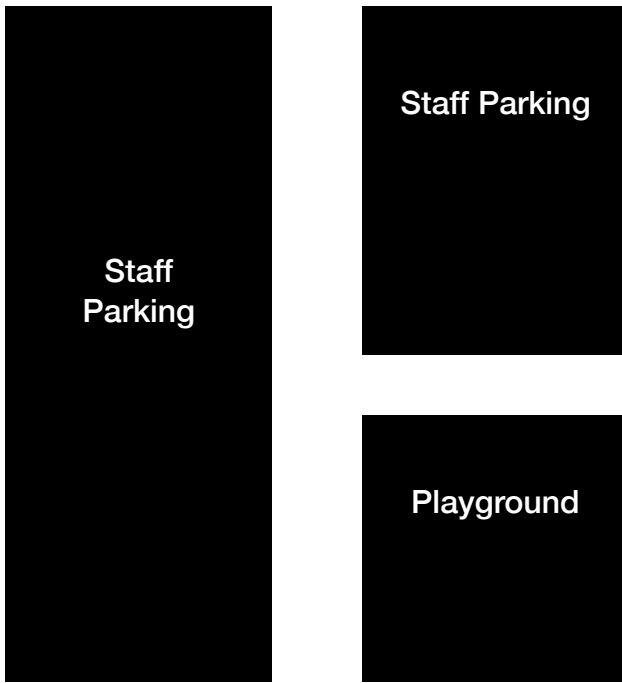

Ann Street is open to traffic with a crossing guard during dismissal

Pull up to the cones and ask the staff member for your car riding students. You must be on the authorization to pick up form.

The Crossing guard at Amity St. will direct you either straight on 12th Ave. or right on Amity St.

12th Ave. is closed to traffic during dismissal

Student walkers will exit towards Ann Street.